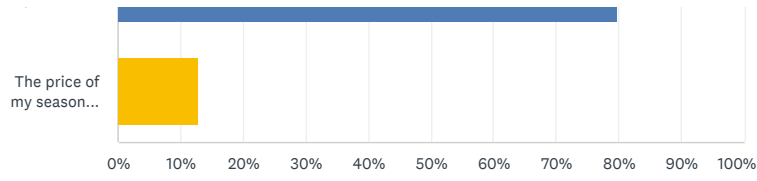

916 responses

ANSWER CHOICES	RESPONSES
East Upper Adult - £940	7.41% 48
East Upper Concession - £440	3.86% 25
East Lower Adult - £595	1.85% 12
East Lower Concession - £285	0.62% 4
West Lower Adult - £900	10.03% 65
West Lower Concession - £450	2.62% 17
Matthew Harding Upper Adult - £880	21.45% 139
Matthew Harding Upper Concession - £425	5.40% 35
Matthew Harding Lower Adult - £750	20.99% 136
Matthew Harding Lower Concession - £380	3.55% 23
Shed Upper Adult - £880	8.80% 57
Shed Upper Concession - £425	1.70% 11
Shed Lower Adult - £750	4.63% 30
Shed Lower Concession - £380	0.15% 1
Club Chelsea / Westview - Insert your cost of Season Ticket in the comment box below	6.94% 45
TOTAL	648

[Comments \(62\)](#)

Q3

Thinking about the above statement, please tick which statement you agree with the most.

Answered: 614 Skipped: 302

ANSWER CHOICES	RESPONSES	
The price of my season ticket is currently too cheap and does not reflect its value	7.49%	46
The price of my season ticket is currently fair and reflects its value	79.80%	490
The price of my season ticket is currently too expensive and does not reflect its value	12.70%	78
TOTAL	614	