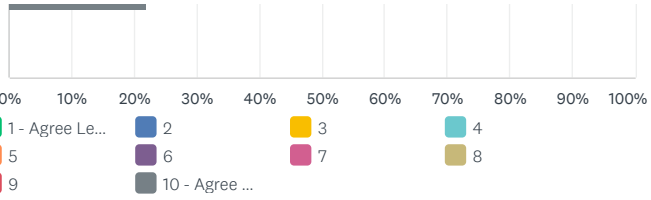

[Comments \(96\)](#)

Q7

To what extent would you agree or disagree if Chelsea FC proposed the introduction of balloting for the distribution of some or all away tickets? Please rate between 1-10 (with 1 agreeing the least, and 10 the most)

Answered: 607 Skipped: 309

	1 - AGREE LEAST	2	3	4	5	6	7	8	9	10 - AGREE MOST	TOTAL	WEIK AVEI
For ALL away tickets	37.69% 225	3.02% 18	6.53% 39	3.52% 21	17.09% 102	3.18% 19	6.53% 39	5.19% 31	0.67% 4	16.58% 99	597	
For SOME away tickets	26.05% 155	1.68% 10	2.69% 16	3.03% 18	16.97% 101	5.04% 30	8.07% 48	10.59% 63	3.87% 23	22.02% 131	595	
Comments (128)												