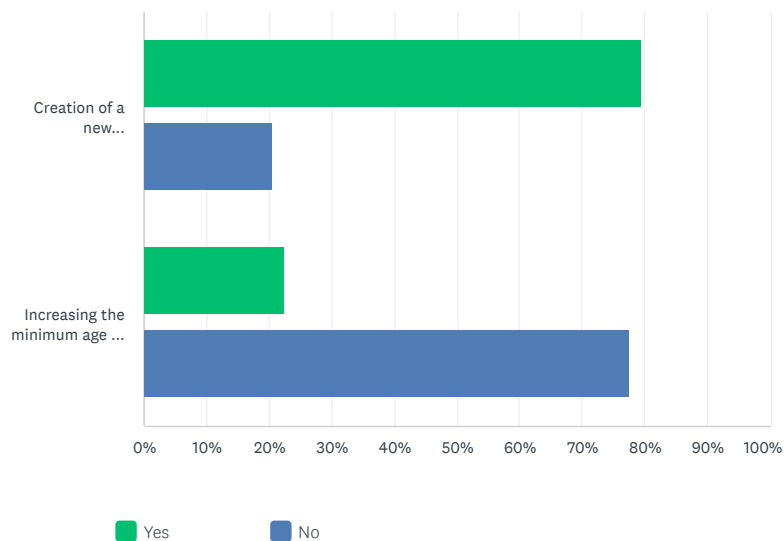

ANSWER CHOICES	AVERAGE NUMBER	TOTAL NUMBER	RESPONSES
Responses	4	2,205	537
Total Respondents: 537			

Q5

'Tiered' Seating For Women's Super League matches at Stamford Bridge, Chelsea FC has introduced 'tiered' seating [e.g Matthew Harding Lower: Tickets in the centre behind the goal are more expensive than those in the wings towards the East/West stands | West Lower: Tickets on the half way line are more expensive than those towards each goal].To what extent would you agree or disagree if Chelsea FC proposed the introduction of a similar 'tiered' system at Stamford Bridge for men's Season Tickets?Please rate between 1-10 (with 1 agreeing the least, and 10 the most)

Answered: 609 Skipped: 307

	1 - AGREE LEAST	2	3	4	5	6	7	8	9	10 - AGREE MOST	TOTAL	WEIGHT AVER...
(no label)	40.07% 244	5.25% 32	8.87% 54	5.09% 31	15.44% 94	6.24% 38	9.20% 56	6.08% 37	0.66% 4	3.12% 19	609	

[Comments \(122\)](#)

Q6

Possible changes to concession tickets
Would you consider any of the following changes to concession ticket categories to be fair?

Answered: 615 Skipped: 301

	YES	NO	TOTAL
Creation of a new 'young adult' category (for example, 18-25)	79.47% 484	20.53% 125	609
Increasing the minimum age for senior concessions from 65 years-old	22.35% 137	77.65% 476	613