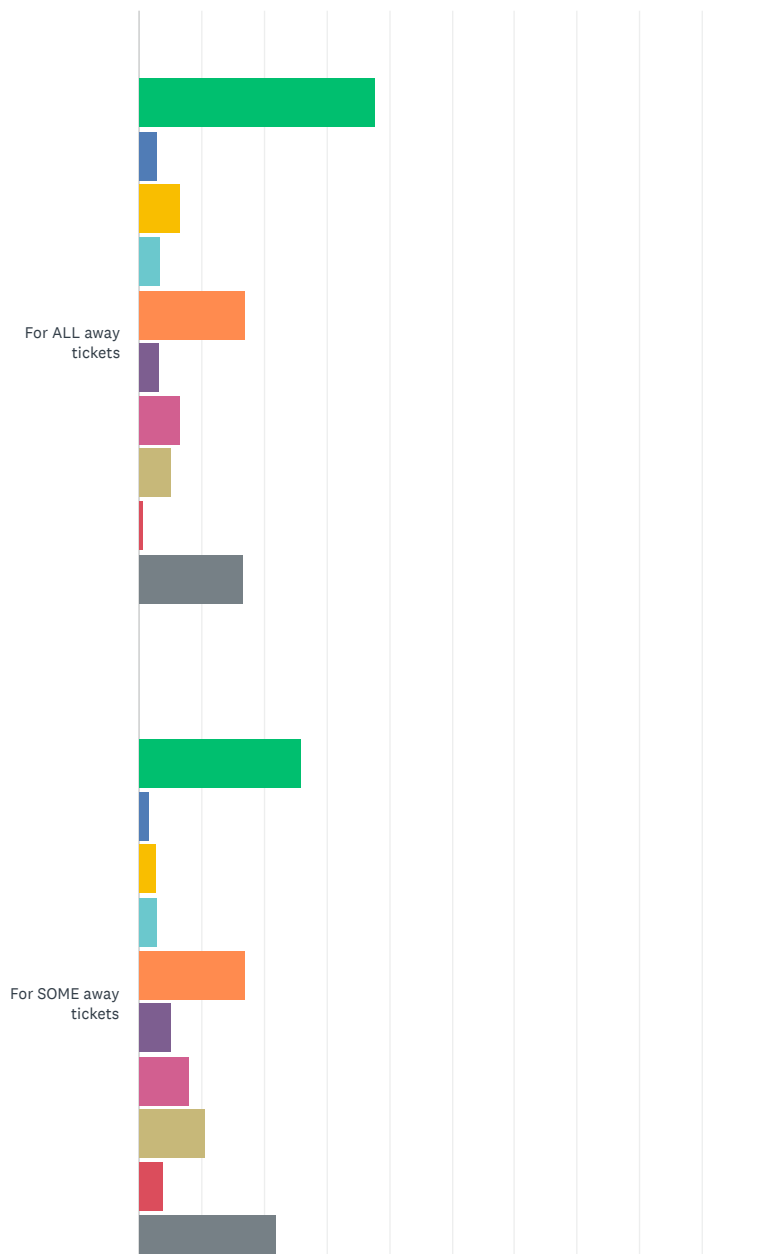

YES	NO	TOTAL
Creation of a new 'young adult' category (for example, 18-25)	79.47% 484	20.53% 125	609
Increasing the minimum age for senior concessions from 65 years-old	22.35% 137	77.65% 476	613

[Comments (96)](#)

Q7

To what extent would you agree or disagree if Chelsea FC proposed the introduction of balloting for the distribution of some or all away tickets? Please rate between 1-10 (with 1 agreeing the least, and 10 the most)

Answered: 607 Skipped: 309