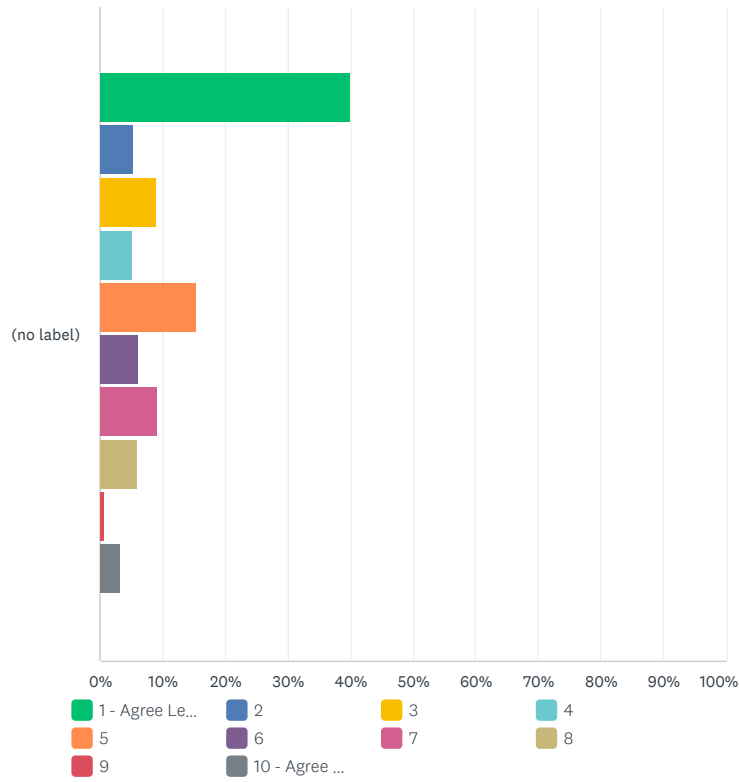

[Comments \(62\)](#)

Q3

Thinking about the above statement, please tick which statement you agree with the most.

Answered: 614 Skipped: 302

ANSWER CHOICES	RESPONSES	
The price of my season ticket is currently too cheap and does not reflect its value	7.49%	46
The price of my season ticket is currently fair and reflects its value	79.80%	490
The price of my season ticket is currently too expensive and does not reflect its value	12.70%	78
TOTAL	614	

[Comments \(110\)](#)

Q4

What would you accept as a percentage price adjustment if one were to be proposed by Chelsea FC?(please use the slider to pick your acceptable percentage)

Answered: 537 Skipped: 379

ANSWER CHOICES	AVERAGE NUMBER	TOTAL NUMBER	RESPONSES
Responses	4	2,205	537
Total Respondents: 537			

Q5

'Tiered' Seating For Women's Super League matches at Stamford Bridge, Chelsea FC has introduced 'tiered' seating [e.g Matthew Harding Lower: Tickets in the centre behind the goal are more expensive than those in the wings towards the East/West stands | West Lower: Tickets on the half way line are more expensive than those towards each goal].To what extent would you agree or disagree if Chelsea FC proposed the introduction of a similar 'tiered' system at Stamford Bridge for men's Season Tickets?Please rate between 1-10 (with 1 agreeing the least, and 10 the most)

Answered: 609 Skipped: 307

	1 - AGREE LEAST	2	3	4	5	6	7	8	9	10 - AGREE MOST	TOTAL	WEIGHT AVER...
(no label)	40.07% 244	5.25% 32	8.87% 54	5.09% 31	15.44% 94	6.24% 38	9.20% 56	6.08% 37	0.66% 4	3.12% 19	609	