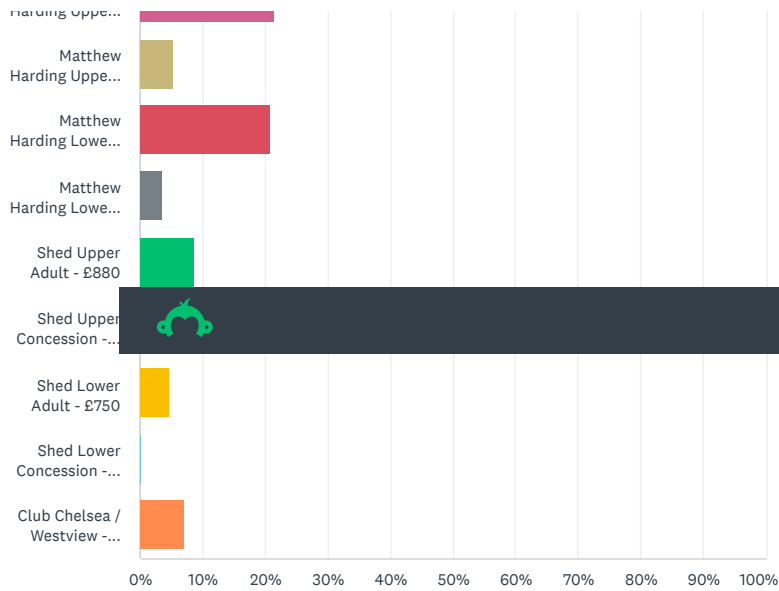

Chelsea Supporters' Trust - Season Ticket Survey

QUESTION SUMMARIES
INDIVIDUAL RESPONSES

All Pages ▼

Q1 🗨️

Are you a Chelsea Men's Season Ticket Holder?

Answered: 916 Skipped: 0

ANSWER CHOICES	RESPONSES	
Yes	73.14%	670
No	26.86%	246
TOTAL		916

Q2 🗨️

What Season Ticket do you have ? Please tick one only.

Answered: 648 Skipped: 268

<https://www.surveymonkey.com/re:>
[COPY](#)

[SIGN UP FREE](#)

Share Link

<https://www.surveymonkey.com/re:>

[COPY](#)

916 responses

ANSWER CHOICES	RESPONSES
East Upper Adult - £940	7.41% 48
East Upper Concession - £440	3.86% 25
East Lower Adult - £595	1.85% 12
East Lower Concession - £285	0.62% 4
West Lower Adult - £900	10.03% 65
West Lower Concession - £450	2.62% 17
Matthew Harding Upper Adult - £880	21.45% 139
Matthew Harding Upper Concession - £425	5.40% 35
Matthew Harding Lower Adult - £750	20.99% 136
Matthew Harding Lower Concession - £380	3.55% 23
Shed Upper Adult - £880	8.80% 57
Shed Upper Concession - £425	1.70% 11
Shed Lower Adult - £750	4.63% 30
Shed Lower Concession - £380	0.15% 1
Club Chelsea / Westview - Insert your cost of Season Ticket in the comment box below	6.94% 45
TOTAL	648

[Comments \(62\)](#)

Q3

Thinking about the above statement, please tick which statement you agree with the most.

Answered: 614 Skipped: 302

ANSWER CHOICES	RESPONSES	
The price of my season ticket is currently too cheap and does not reflect its value	7.49%	46
The price of my season ticket is currently fair and reflects its value	79.80%	490
The price of my season ticket is currently too expensive and does not reflect its value	12.70%	78
TOTAL	614	